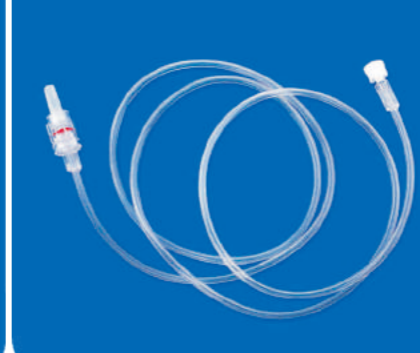

Blood Transfusion Set 输血器套装

Blood Set
普通输血器

Air-vented Blood Set

带空气塞输血器

High Pressure Extension Set 高压延长管

High Pressure Tubing

高压延长管

- Multiple Length And Connector Types For Choice
- PU Tubing With Nylon Liner For 1200psi
- PVC Tubing For 500psi

Female-Rotaing Adapter

Female-Male Luer Lock

3-Way Stopcock-Male Luer Lock

Ret.No.	Type	Product Description	Ret.No.	Type	Product Description
HPEXT101	30cm	Female-Male Luer Lock No Leakage Under 500psi Pressure	HPEXT501	30cm	Rotaing Adapter No Leakage Under 1200psi Pressure
HPEXT102	60cm		HPEXT502	60cm	
HPEXT103	90cm		HPEXT503	90cm	
HPEXT104	120cm		HPEXT504	120cm	
HPEXT105	150cm		HPEXT505	150cm	
HPEXT106	180cm				
HPEXT301	30cm	Female-Male Luer Lock No Leakage Under 1200psi Pressure	HPEXT201	30cm	3-Way Stopcock-Male Luer Lock No Leakage Under 40psi Pressure
HPEXT302	60cm		HPEXT202	60cm	
HPEXT303	90cm		HPEXT203	90cm	
HPEXT304	120cm		HPEXT204	120cm	