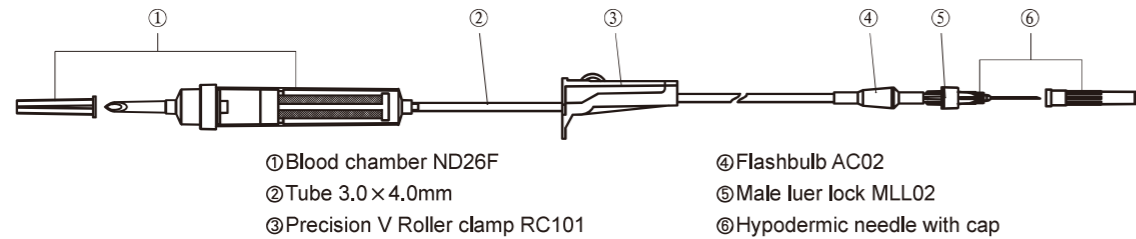

Blood Transfusion Set 输血器套装

Blood Set
普通输血器

Air-vented Blood Set

带空气塞输血器

High Pressure Extension Set 高压延长管

High Pressure Tubing

高压延长管

- Multiple Length And Connector Types For Choice
- PU Tubing With Nylon Liner For 1200psi
- PVC Tubing For 500psi

Female-Rotaing Adapter

Female-Male Luer Lock

3-Way Stopcock-Male Luer Lock

Ret.No.	Type	Product Description	Ret.No.	Type	Product Description
HPEXT101	30cm	Female-Male Luer Lock No Leakage Under 500psi Pressure	HPEXT501	30cm	Rotaing Adapter No Leakage Under 1200psi Pressure
HPEXT102	60cm		HPEXT502	60cm	
HPEXT103	90cm		HPEXT503	90cm	
HPEXT104	120cm		HPEXT504	120cm	
HPEXT105	150cm		HPEXT505	150cm	
HPEXT106	180cm				
HPEXT301	30cm	Female-Male Luer Lock No Leakage Under 1200psi Pressure	HPEXT201	30cm	3-Way Stopcock-Male Luer Lock No Leakage Under 40psi Pressure
HPEXT302	60cm		HPEXT202	60cm	
HPEXT303	90cm		HPEXT203	90cm	
HPEXT304	120cm		HPEXT204	120cm	