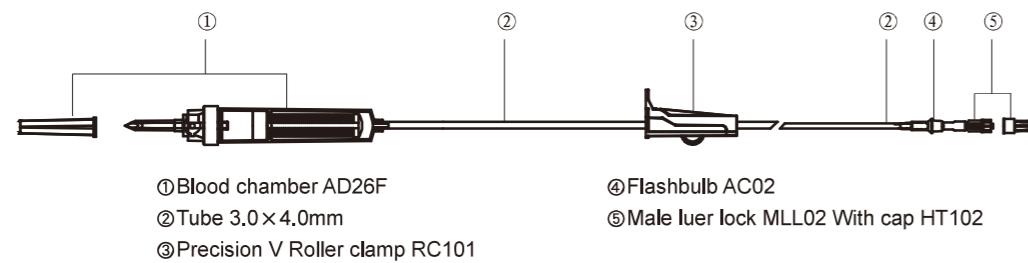

Blood Transfusion Set 输血器套装

Blood Set
普通输血器

Air-vented Blood Set

带空气塞输血器

High Pressure Extension Set 高压延长管

High Pressure Tubing

高压延长管

- Multiple Length And Connector Types For Choice
- PU Tubing With Nylon Liner For 1200psi
- PVC Tubing For 500psi

Female-Rotaing Adapter

Female-Male Luer Lock

3-Way Stopcock-Male Luer Lock

Ret.No.	Type	Product Description	Ret.No.	Type	Product Description
HPEXT101	30cm	Female-Male Luer Lock No Leakage Under 500psi Pressure	HPEXT501	30cm	Rotaing Adapter No Leakage Under 1200psi Pressure
HPEXT102	60cm		HPEXT502	60cm	
HPEXT103	90cm		HPEXT503	90cm	
HPEXT104	120cm		HPEXT504	120cm	
HPEXT105	150cm		HPEXT505	150cm	
HPEXT106	180cm				
HPEXT301	30cm	Female-Male Luer Lock No Leakage Under 1200psi Pressure	HPEXT201	30cm	3-Way Stopcock-Male Luer Lock No Leakage Under 40psi Pressure
HPEXT302	60cm		HPEXT202	60cm	
HPEXT303	90cm		HPEXT203	90cm	
HPEXT304	120cm		HPEXT204	120cm	