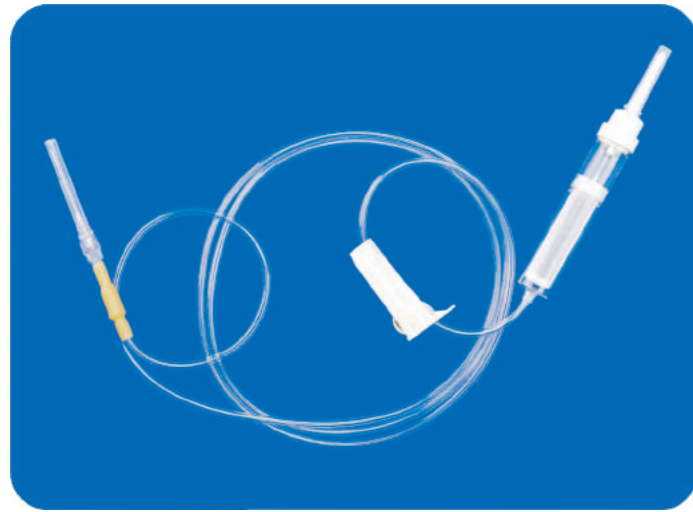

Blood Transfusion Set 输血器套装

Blood Set
普通输血器

Air-vented Blood Set

带空气塞输血器

High Pressure Extension Set 高压延长管

High Pressure Tubing

高压延长管

- Multiple Length And Connector Types For Choice
- PU Tubing With Nylon Liner For 1200psi
- PVC Tubing For 500psi

Female-Rotaing Adapter

Female-Male Luer Lock

3-Way Stopcock-Male Luer Lock

Ret.No.	Type	Product Description	Ret.No.	Type	Product Description
HPEXT101	30cm	Female-Male Luer Lock No Leakage Under 500psi Pressure	HPEXT501	30cm	Rotaing Adapter No Leakage Under 1200psi Pressure
HPEXT102	60cm		HPEXT502	60cm	
HPEXT103	90cm		HPEXT503	90cm	
HPEXT104	120cm		HPEXT504	120cm	
HPEXT105	150cm		HPEXT505	150cm	
HPEXT106	180cm				
HPEXT301	30cm	Female-Male Luer Lock No Leakage Under 1200psi Pressure	HPEXT201	30cm	3-Way Stopcock-Male Luer Lock No Leakage Under 40psi Pressure
HPEXT302	60cm		HPEXT202	60cm	
HPEXT303	90cm		HPEXT203	90cm	
HPEXT304	120cm		HPEXT204	120cm	